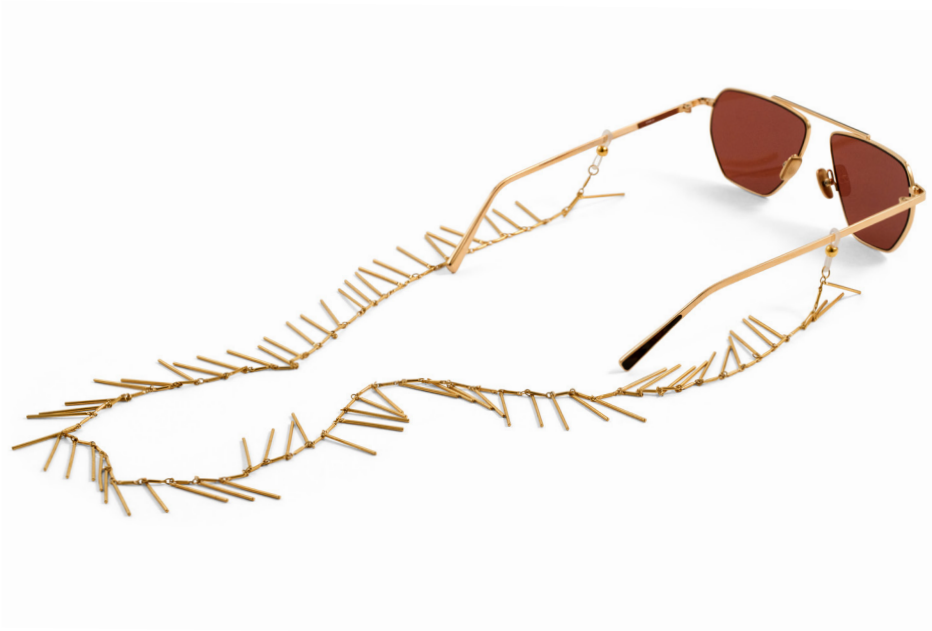

**THE TONNE LEASH**

**COOL & CLASSIC**

Acetate Links 25"

● **1113-TORT**

● **1113-BLACK**

**THE ELENA LEASH**

**BIG & BOLD**  
Oversized Acetate Links

● **1114-TORTOISE**

30"

FALL/WINTER 23

**THE AGNES DANGLE**

**BODLY PERFECT**

Oversized Acetate Links

● 1428D

30"

NEW!