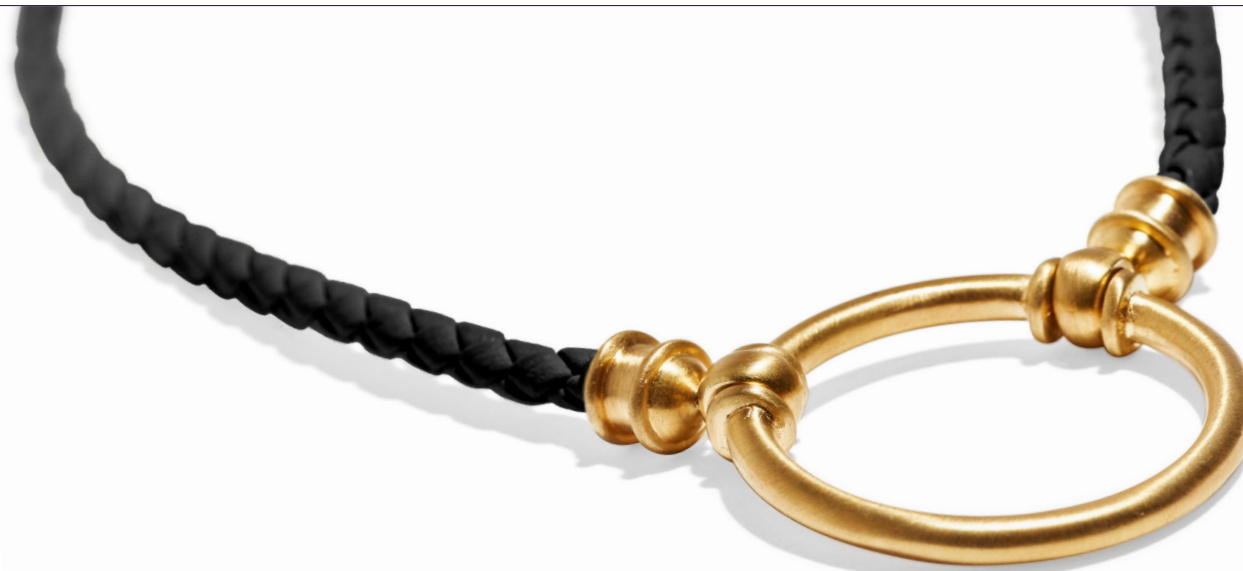

● **960-EARTH**

● **960-CHAMPAGNE**

NEW!

NEW!

**THE SIMON 21**

**LAID-BACK & LUXE**

Italian Braided Leather with Rhodium Loop & Clasp 21"

● **070-BLACK**

● **070-BROWN**

● **070-OLIVE**

**THE SIMON**

**LAID-BACK & LUXE**

Italian Braided Leather with Loop 25"

● 972-BLACK

● 972-WHITE-SG

● 972-BROWN

● 972-BLACK-SG

**THE STOCKARD**

**SMART & SOPHISTICATED**

Basic Leather 25"

● **577RG RED**

● **577TP TAUPE**

● **577BBL BLACK**

**THE MORGAN**

**BACK TO BASICS**

Basic Braided Leather 25"

● **587BLG BLACK**

● **587GD GOLD**

● **587-BRONZE**

**THE GEORGIE TAG**

**UP FOR ANYTHING**

Italian Stitched Leather with Dog Tag 25"