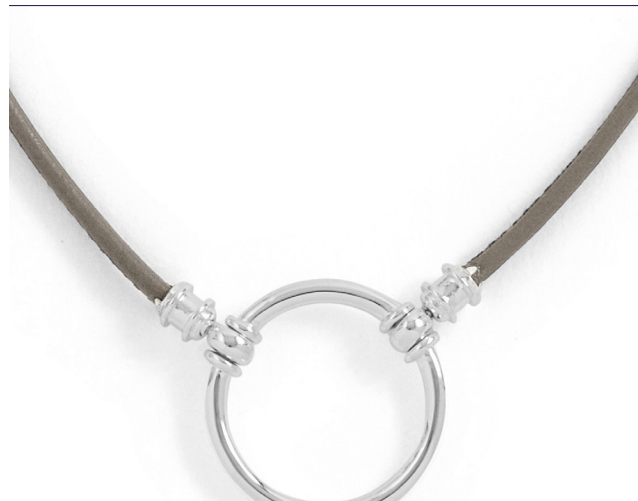

LA LOOP

**Hang With Us**

The Bancroft

**THE GEORGIE 21**

**UP FOR ANYTHING**

Italian Stitched Leather with Loop & Clasp 21"

● **993-BLACK**

● **993-BLACK-G**

● **993-BROWN**

**THE GEORGIE**

**UP FOR ANYTHING**

Italian Stitched Leather with Loop 25"

● **960-BLACK**

● **960-BURGUNDY**

● **960-BROWN**

● **960-DEEP SEA**

● **960-EARTH**

● **960-CHAMPAGNE**

NEW!

NEW!

**THE SIMON 21**

**LAID-BACK & LUXE**

Italian Braided Leather with Rhodium Loop & Clasp 21"

● **070-BLACK**

● **070-BROWN**

● **070-OLIVE**

**THE SIMON**

**LAID-BACK & LUXE**

Italian Braided Leather with Loop 25"

● 972-BLACK

● 972-WHITE-SG

● 972-BROWN