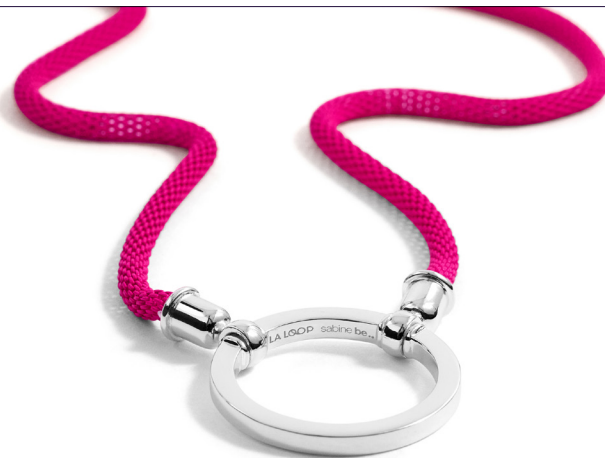

● **798-ROSE FLUO**