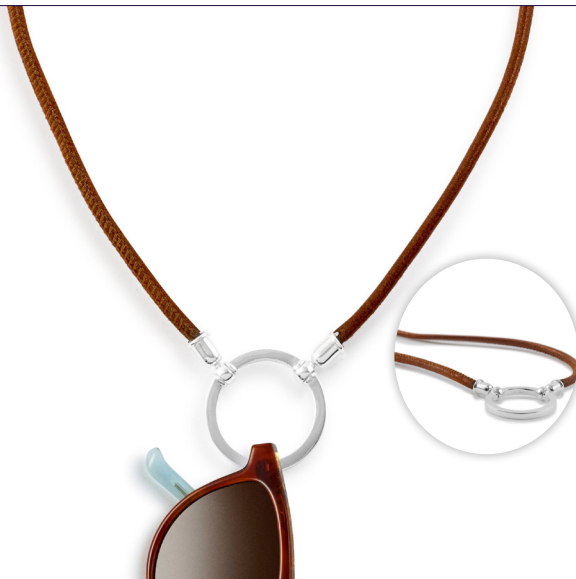

### REFINED & RUGGED

Italian Leather Cord with Whipstitch Detail 25"

● **795-BLACK-GM**

● **795-TAG-BLS THE ALLEGRA TAG**

● **795-CHOCOLATE**

NEW!

**THE WOLFE**

**REFINED & RUGGED**

Italian Braided Leather 25"

● **780-BLACK-GM**

● **796-BLACK THE WOLFE TAG**

NEW!

**THE TONNE**

**COOL & CLASSIC**

Acetate Links 25"

● **001-BLACK-GM**