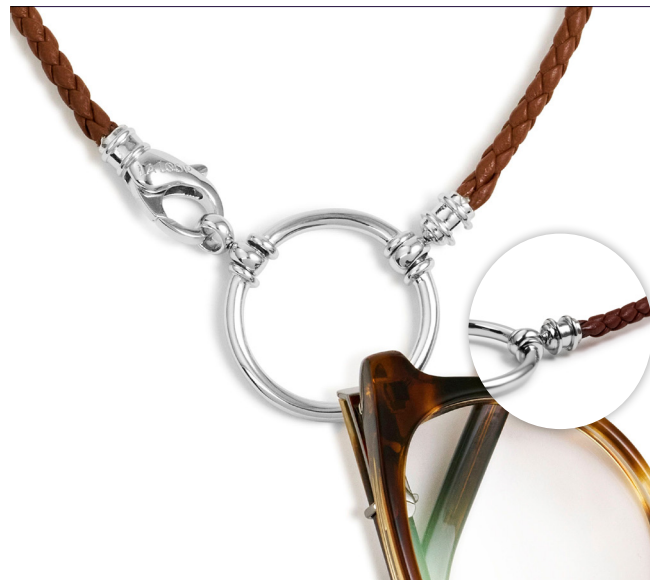

● **993-BROWN**

**THE GEORGIE**

**UP FOR ANYTHING**

Italian Stitched Leather with Loop 25"

● **960-BLACK**

● **960-BURGUNDY**

● **960-BROWN**

● **960-DEEP SEA**

● **960-EARTH**

● **960-CHAMPAGNE**

NEW!

NEW!

**THE SIMON 21**

**LAID-BACK & LUXE**

Italian Braided Leather with Rhodium Loop & Clasp 21"

● **070-BLACK**

● **070-BROWN**

● **070-OLIVE**

**THE SIMON**

**LAID-BACK & LUXE**

Italian Braided Leather with Loop 25"

● 972-BLACK

● 972-WHITE-SG

● 972-BROWN